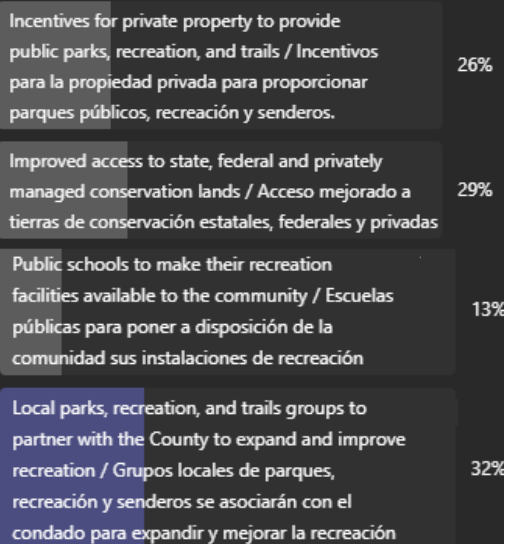

Section 4: Collaboration and Regional Coordination Improvements

Please select approaches to collaboration for recreation that you support. Choose all that apply: / Seleccione enfoques de colaboración para la recreación que apoye. Elija todos los que correspondan:

Ranking, 70 Responses